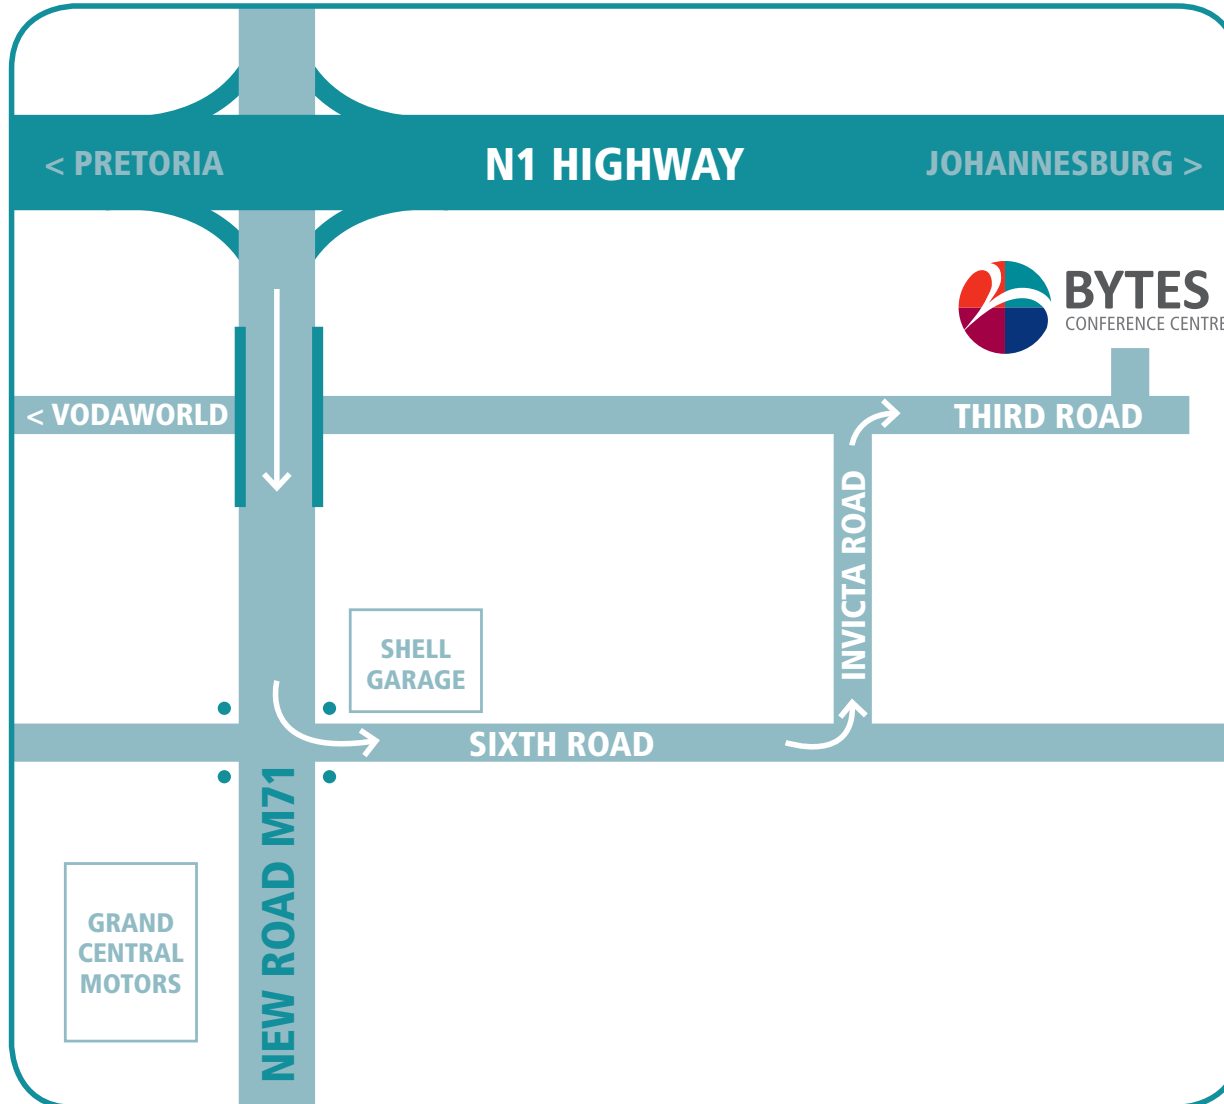

BYTES

CONFERENCE CENTRE

BYTES CONFERENCE CENTRE:
Bytes Business Park, Block C
241 Third Road, Halfway Gardens
Midrand
Tel: +27 11 205 7151/2/3
Fax: +27 11 205 7009

GPS Co-ordinates:
South 25 degrees 59.092'
East 028 degrees 07.391'